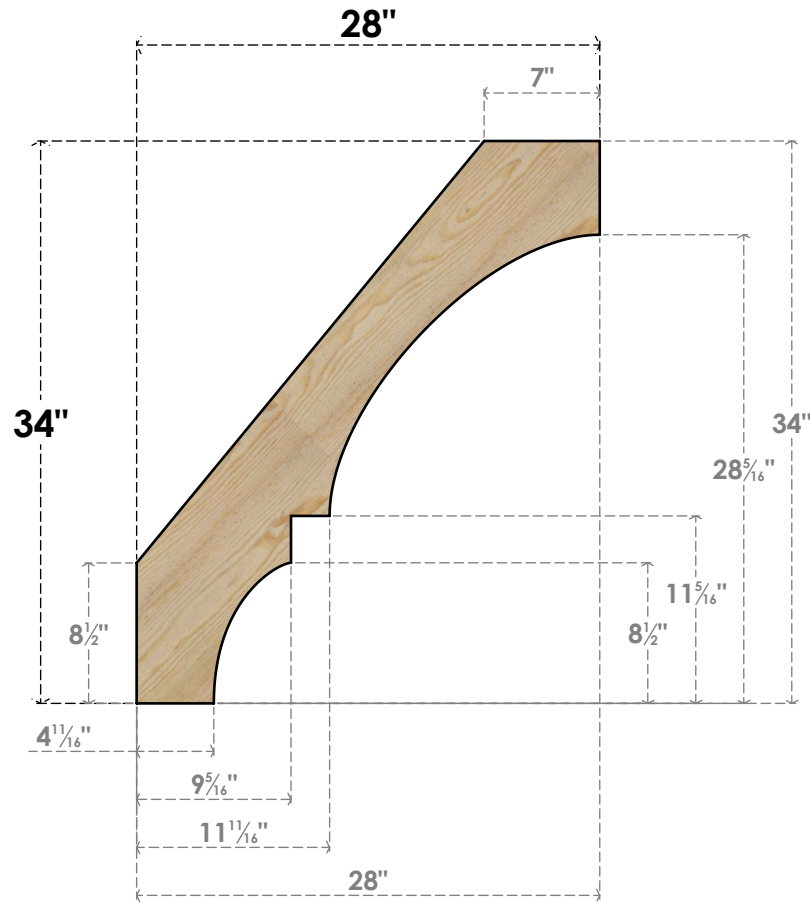

BRC04X28X34BOA00RDF

4"W X 28"D X 34"H BALBOA ROUGH SAWN BRACE, DOUGLAS FIR

SIDE

FRONT

EKENA MILLWORK
 2300 WEST MAIN ST.
 CLARKSVILLE, TX 75426
 TOLL FREE: 866-607-0453
 WWW.EKENAMILLWORK.COM

NOTES

1. INSTALLATION TO BE COMPLETED IN ACCORDANCE WITH MANUFACTURER'S SPECIFICATIONS.
2. DRAWING MAY NOT BE TO SCALE
3. THIS DRAWING IS INTENDED FOR DESIGN AND PLANNING PURPOSES ONLY.
4. ALL INFORMATION CONTAINED HEREIN WAS CURRENT AT THE TIME OF DEVELOPMENT BUT MUST BE REVIEWED AND APPROVED BY THE PRODUCT MANUFACTURER TO BE CONSIDERED ACCURATE.
5. PRODUCTS ARE NOT KILN DRIED. THIS ITEM IS UNIQUE AND WILL CONTAIN THE NATURAL VARIATIONS THAT THE WOOD SPECIES OFFERS. THIS MAY RESULT IN VARIATIONS UP TO 1/4"