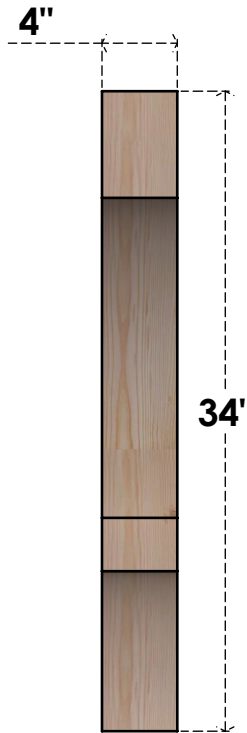

BRC04X28X34BOA00RDF

4"W X 28"D X 34"H BALBOA ROUGH SAWN BRACE, DOUGLAS FIR

SIDE

FRONT

EKENA MILLWORK
 2300 WEST MAIN ST.
 CLARKSVILLE, TX 75426
 TOLL FREE: 866-607-0453
 WWW.EKENAMILLWORK.COM

NOTES

1. INSTALLATION TO BE COMPLETED IN ACCORDANCE WITH MANUFACTURER'S SPECIFICATIONS.
2. DRAWING MAY NOT BE TO SCALE
3. THIS DRAWING IS INTENDED FOR DESIGN AND PLANNING PURPOSES ONLY.
4. ALL INFORMATION CONTAINED HEREIN WAS CURRENT AT THE TIME OF DEVELOPMENT BUT MUST BE REVIEWED AND APPROVED BY THE PRODUCT MANUFACTURER TO BE CONSIDERED ACCURATE.
5. PRODUCTS ARE NOT KILN DRIED. THIS ITEM IS UNIQUE AND WILL CONTAIN THE NATURAL VARIATIONS THAT THE WOOD SPECIES OFFERS. THIS MAY RESULT IN VARIATIONS UP TO 1/4"